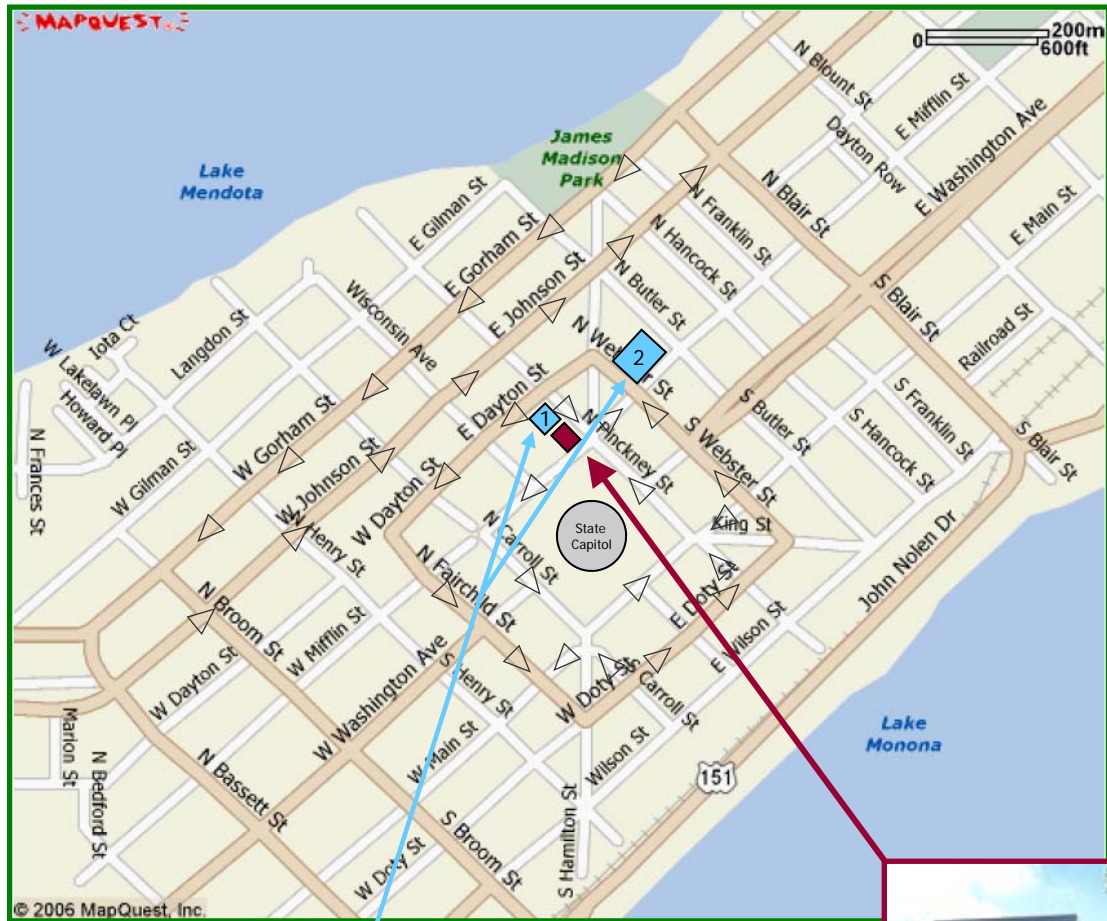

SCHEFFER & WEXLER S.C.  
ATTORNEYS AT LAW

44 East Mifflin Street, Suite 605  
Madison, WI 53703  
608-661-7600

**Nearby Parking**

1. "Dayton-Pinckney" ramp - enter on North Pinckney St.
2. City of Madison "Capitol Square North" ramp

Parking meters available around the Square and on surrounding streets.

**44 East Mifflin Street**